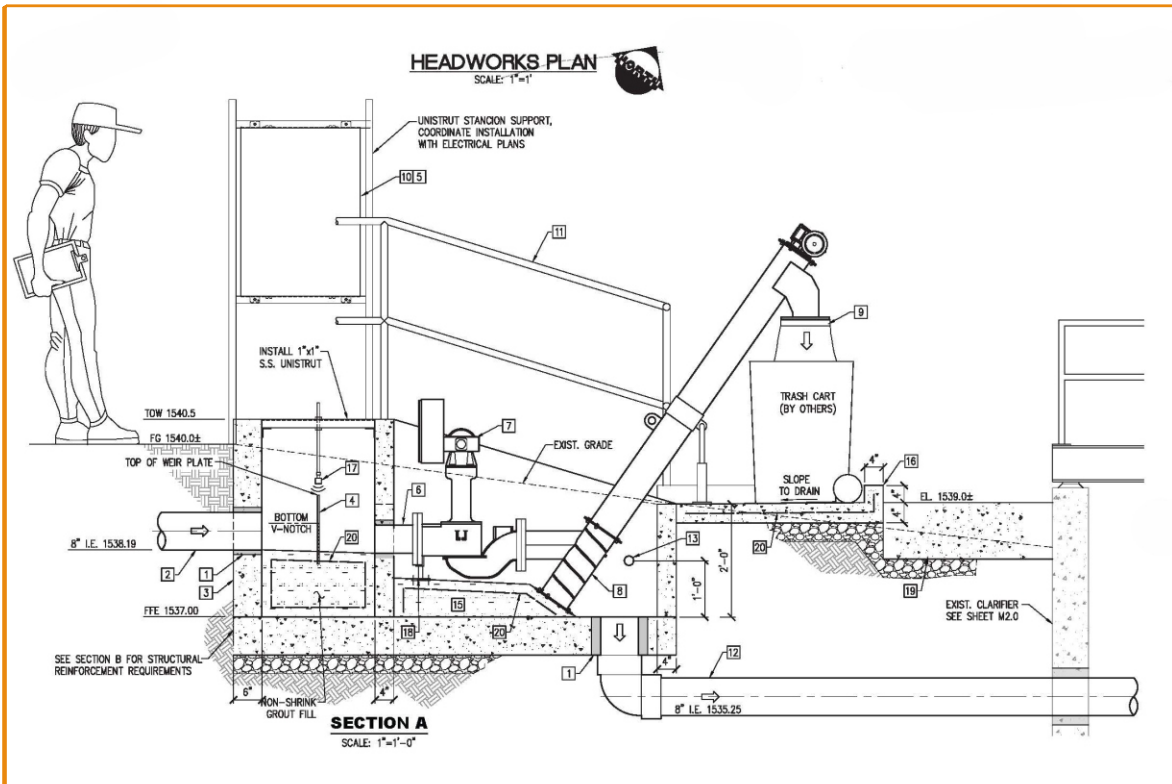

# Grind Hog™

**LOS ANGELES COUNTY  
DEPARTMENT OF PUBLIC WORKS**

**Fire Camp 8  
Wastewater Treatment Facilities  
Malibu, CA**

**GRIND HOG™ 5B  
WITH CUSTOM  
FABRICATED  
RETURN BEND**

**Grind Hog™ 5B  
with custom fabricated  
6" return bend**